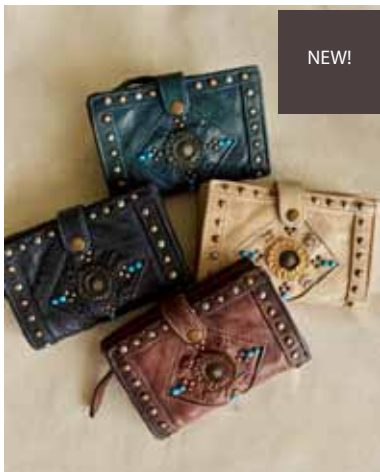

01 NOMAD

latico®

5500

---

woodstock

4.5"H x 1.5"D x 6.25"L

Teal, Black, Beige, Brown