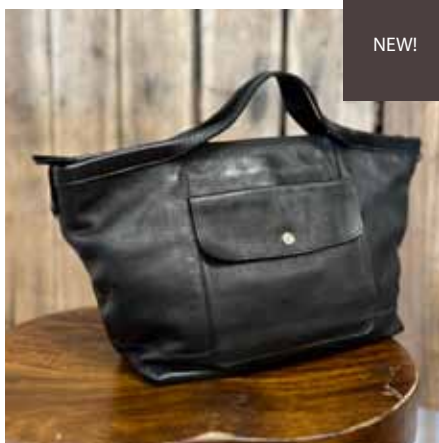

black

5002

claire

9.5"H x 4.75"D x 15"L

Black, Cognac, Orange,

Brown, Moss