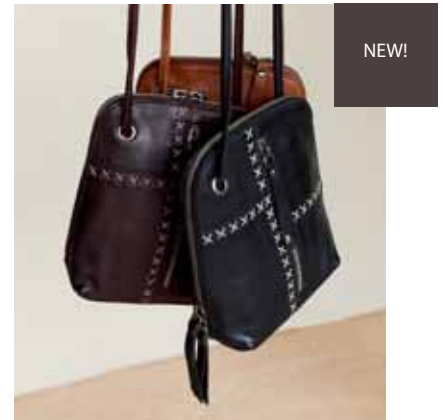

peck

10"H x 1.5"D x 7.25"L

Charcoal, Cognac, Black, Rosa

Sky Blue, Poppy, Oat

05 ATELIER

latico®

ATELIER COLLECTION

Century-old techniques are used to tan, craft + polish our super soft cowhide that acquire a ripe patina with age.