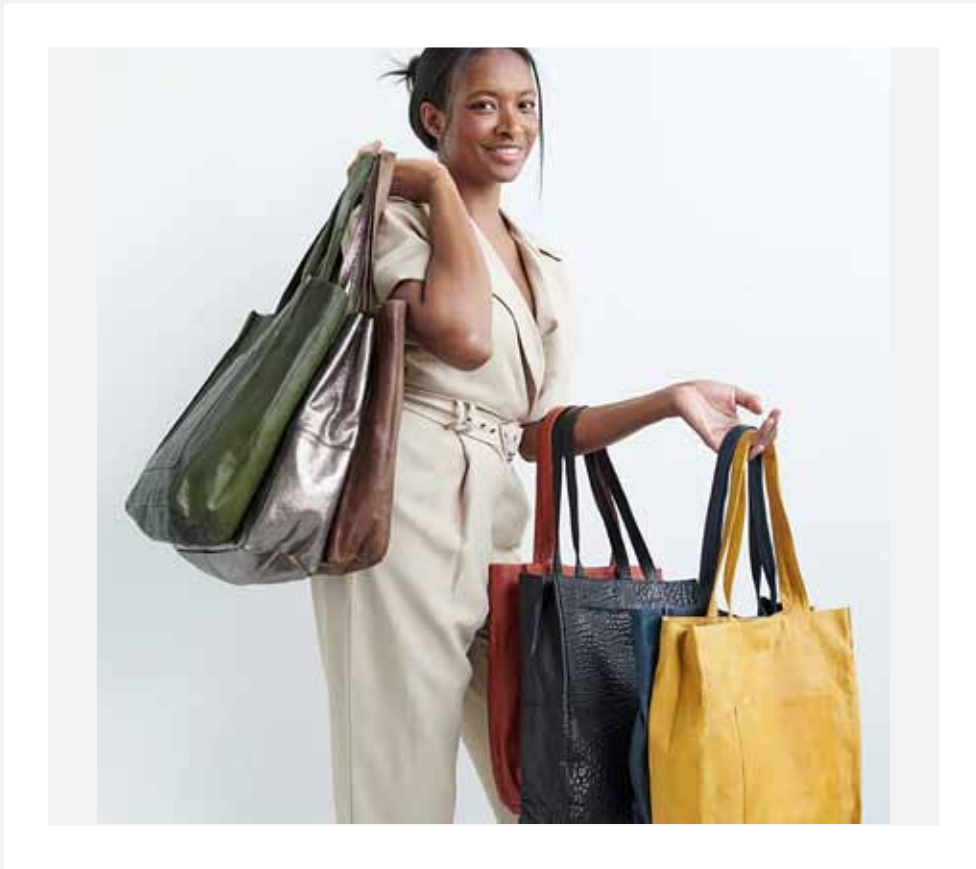

4.5"H x 1"D x 7.75"L

orange

Charcoal, Grass, Sky Blue, Eggplant, Brown, Denim

Black, Orange Cognac, Poppy, Moss, Oxblood

2623

margie

14.5"H x 4.5"D x 12"L

lightweight, durable