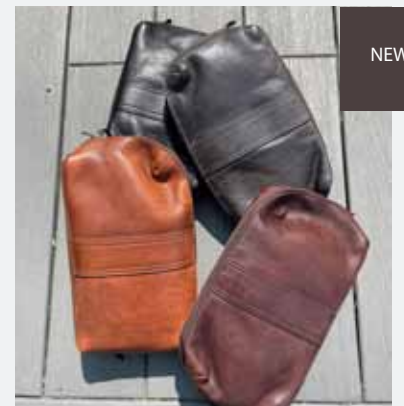

1508

---

dale

6"H x 2.5"D x 9.5"L

---

shown in brown, cognac,
black, charcoal