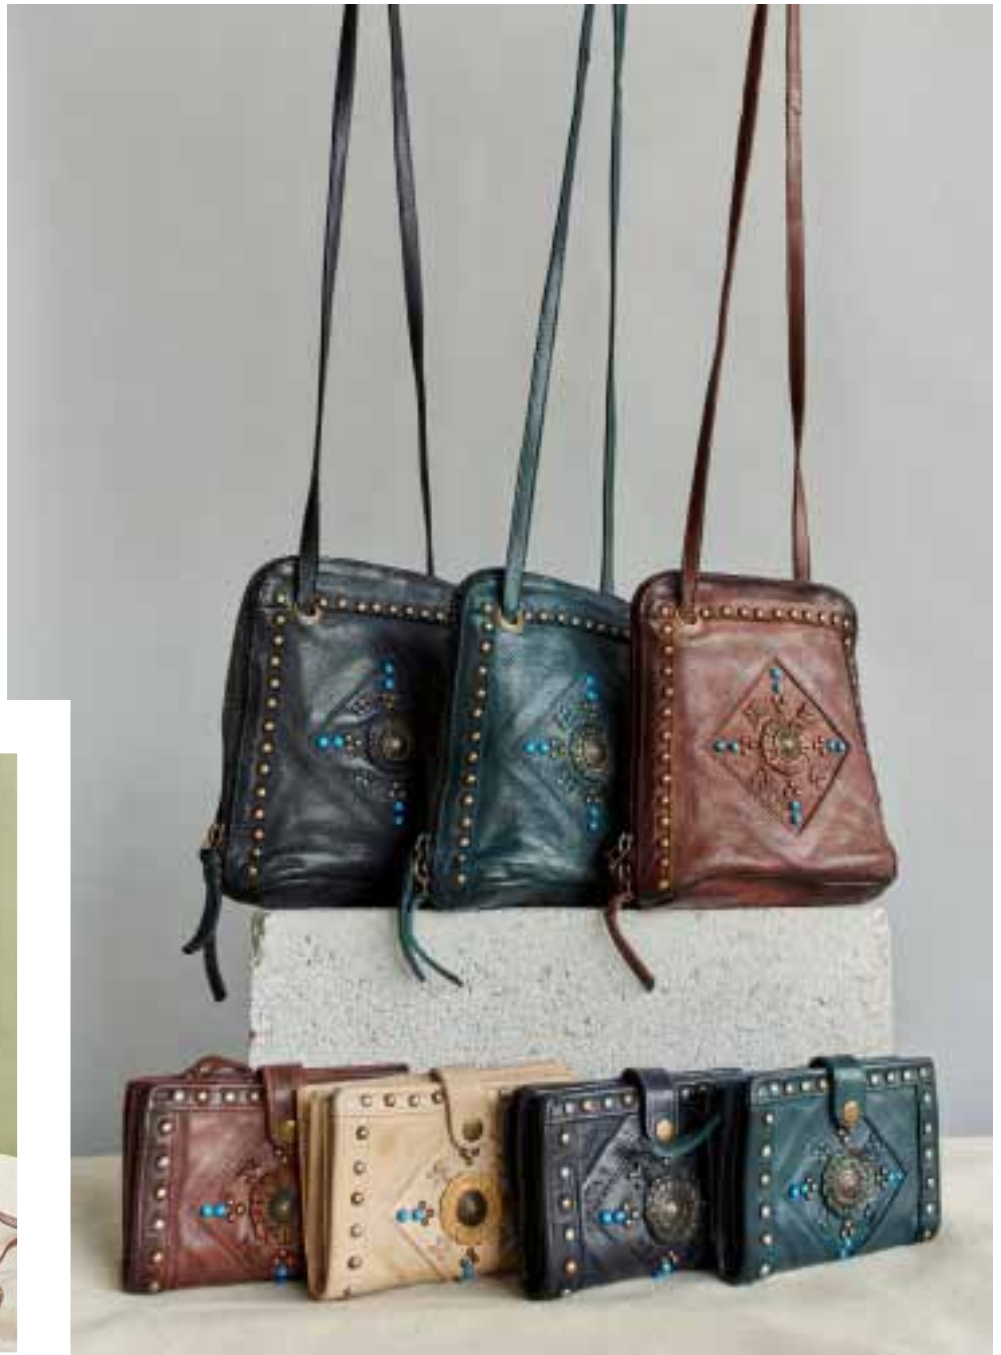

Need images for social media, press or promotion?

We are happy to provide lifestyle images via Dropbox and social media!

1. Bookmark our Dropbox Page:
  <https://www.dropbox.com/sh/jpnkt84oxirp166/AACiX720lqsutswlNbwYJ8aLa?dl=0>
2. Use our images on your social media
3. Copy and paste our Instagram & FB pics
4. Tag us in your Instagrams and we will regram
5. Check back frequently for new images

latico®